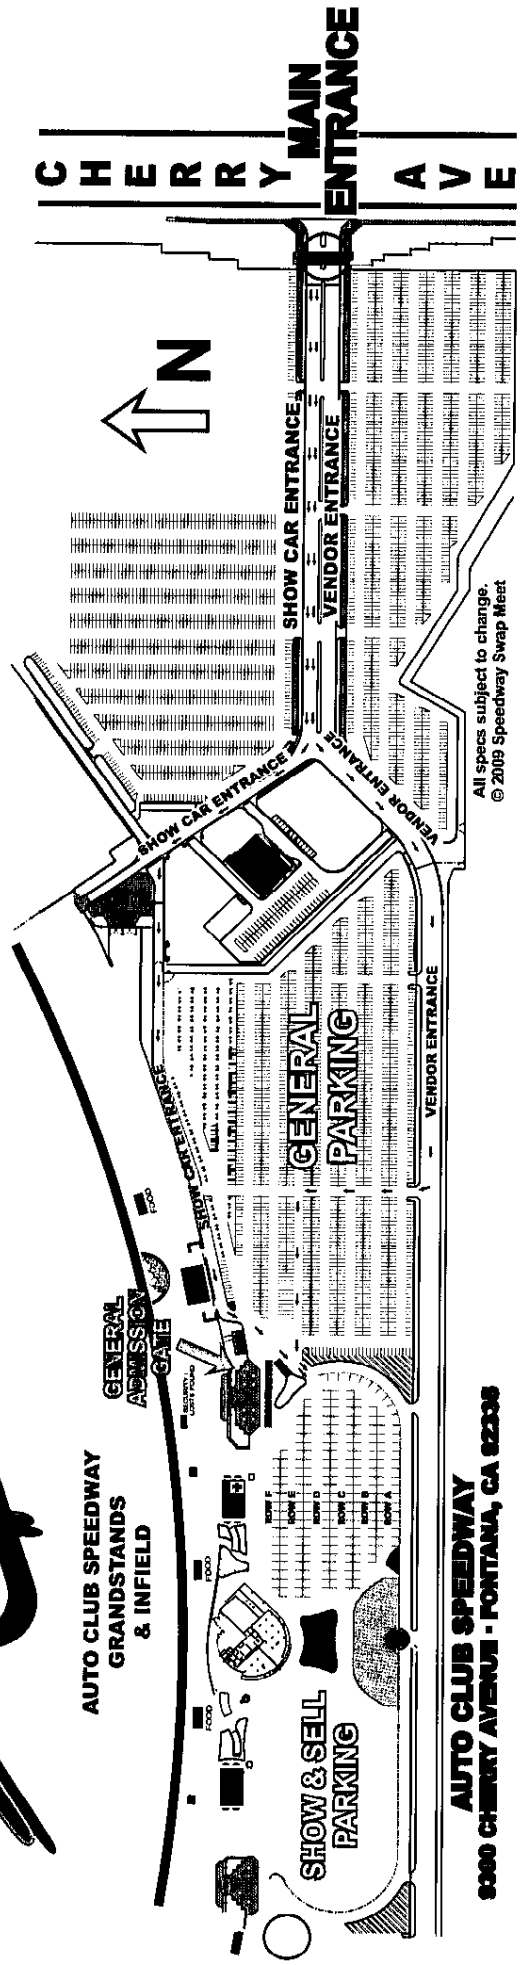

COUPON

\$5.00
-OFF

Bring this flyer with
you to the Auto Club
Speedway
for a \$5.00 Discount on
General Admission.
Coupon may not be sold or
transferred. Void if photocopied or
duplicated. No Cash Value.

DRIVING DIRECTIONS

210 Frwy

15 Frwy

Cherry Avenue

Auto Club
Speedway

10 Frwy

60 Frwy

SPEEDWAY CLASSIC AUTO SWAP MEET EXPO

All specs subject to change.
© 2009 Speedway Swap Meet

AUTO CLUB SPEEDWAY
8300 CHERRY AVENUE - FONTANA, CA 92338